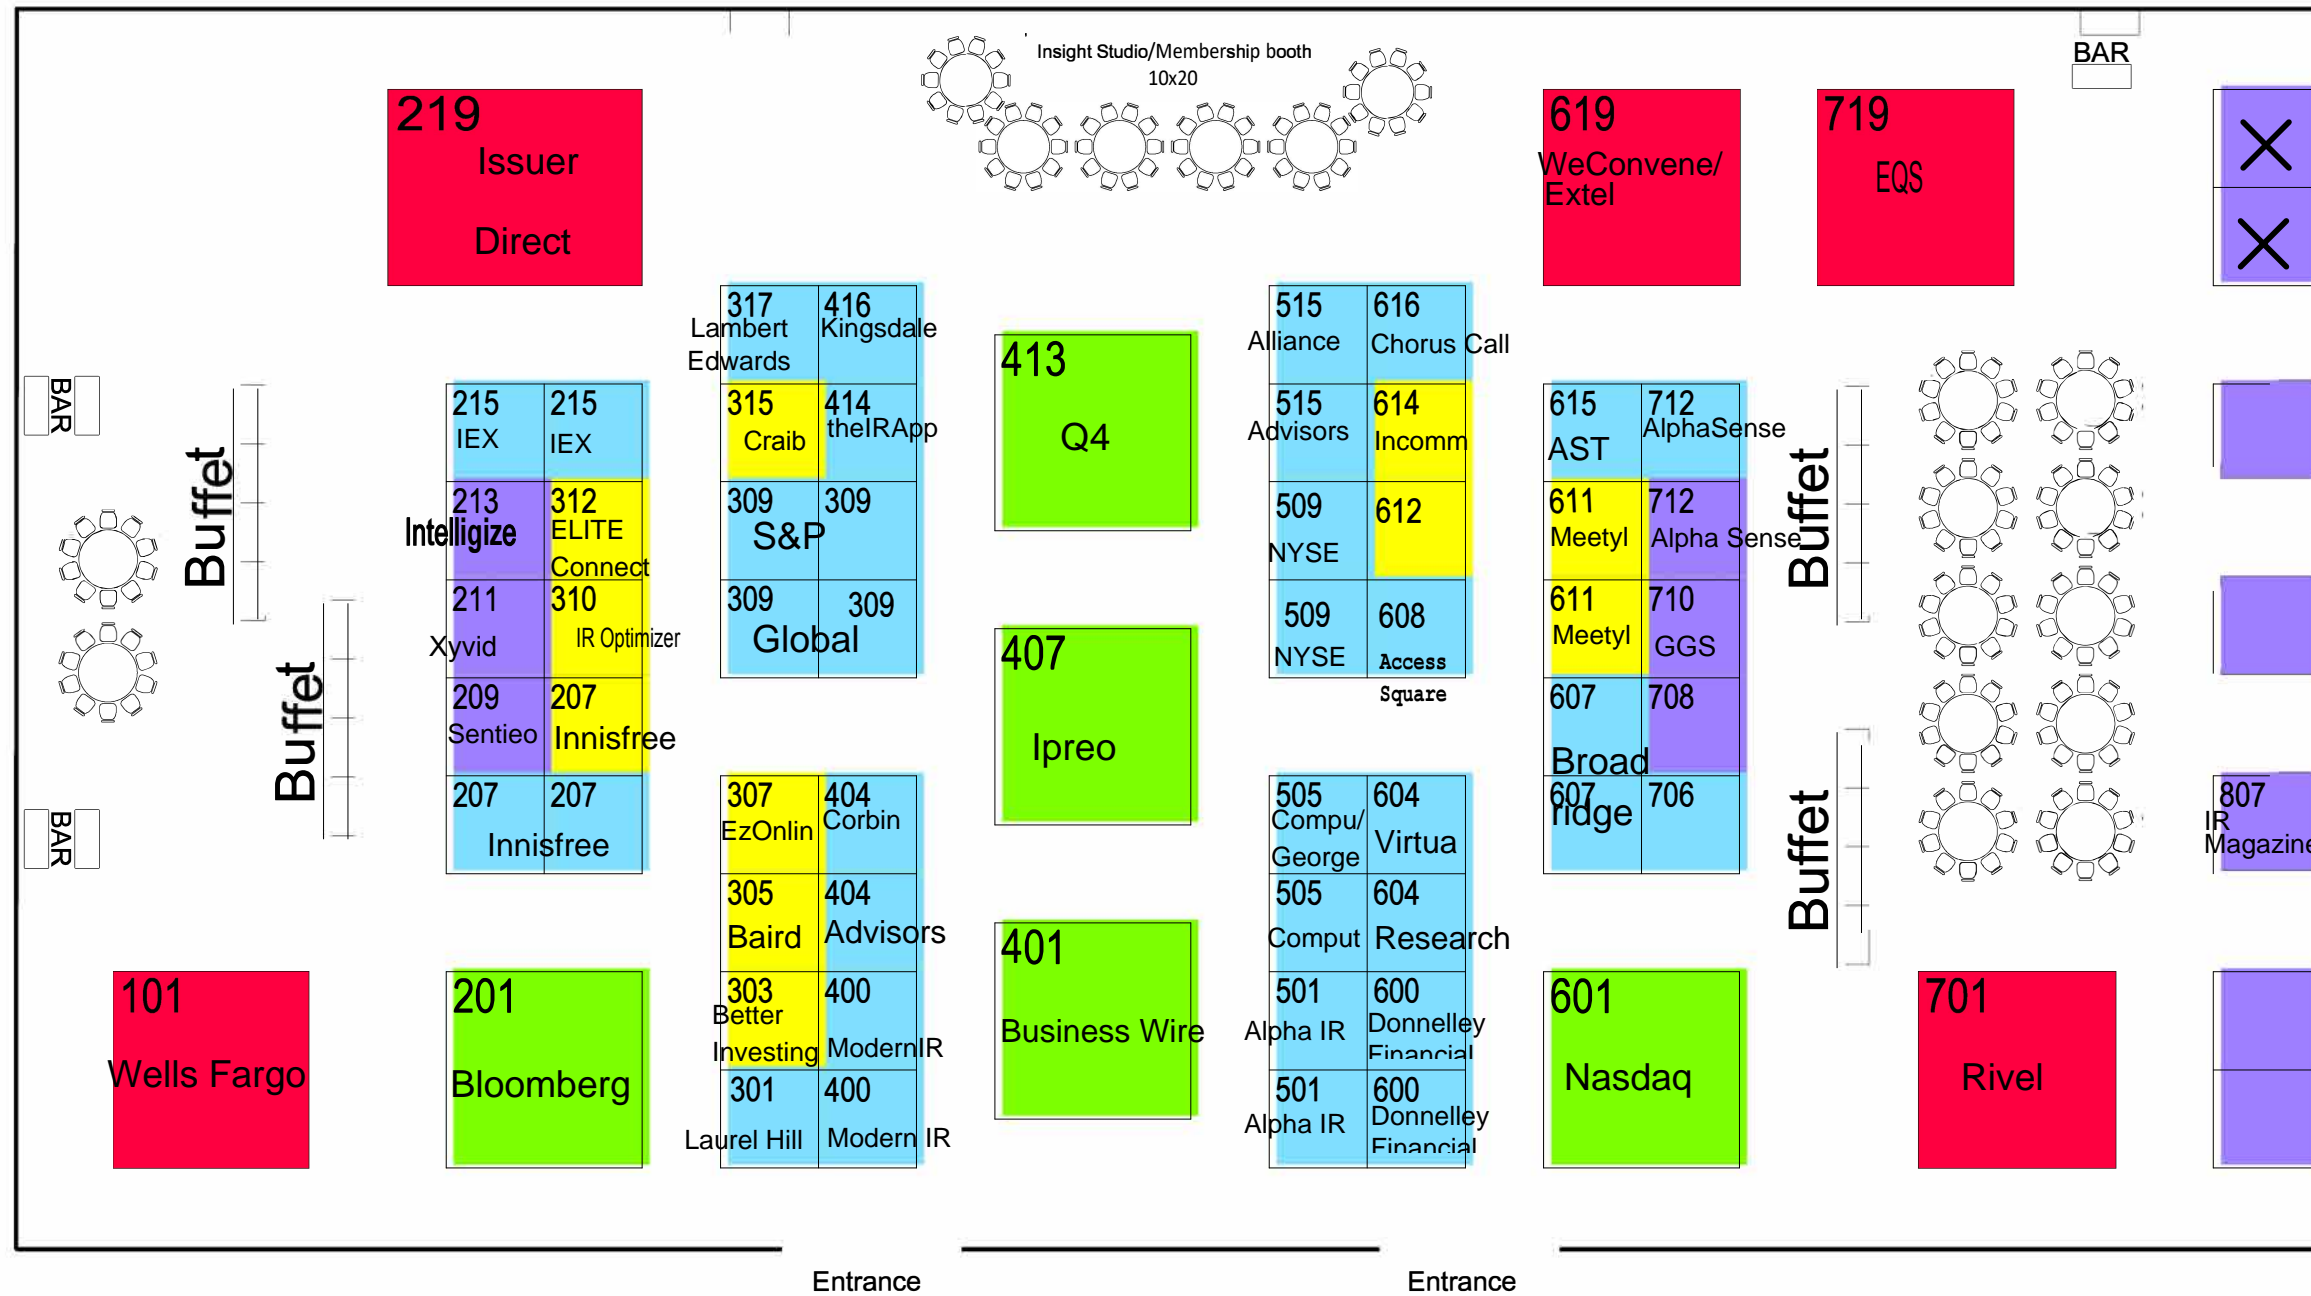

2017 NIRI Annual Conference Floor Plan

■ \$18,000
 ■ \$17,000
 ■ \$4,500
 ■ \$4,250
 ■ \$4,000

NOTE: Entrance doors will be the only open doors to the exhibit hall. Attendee access will be restricted to these entrance doors. Seating and F&B stations are subject to change.